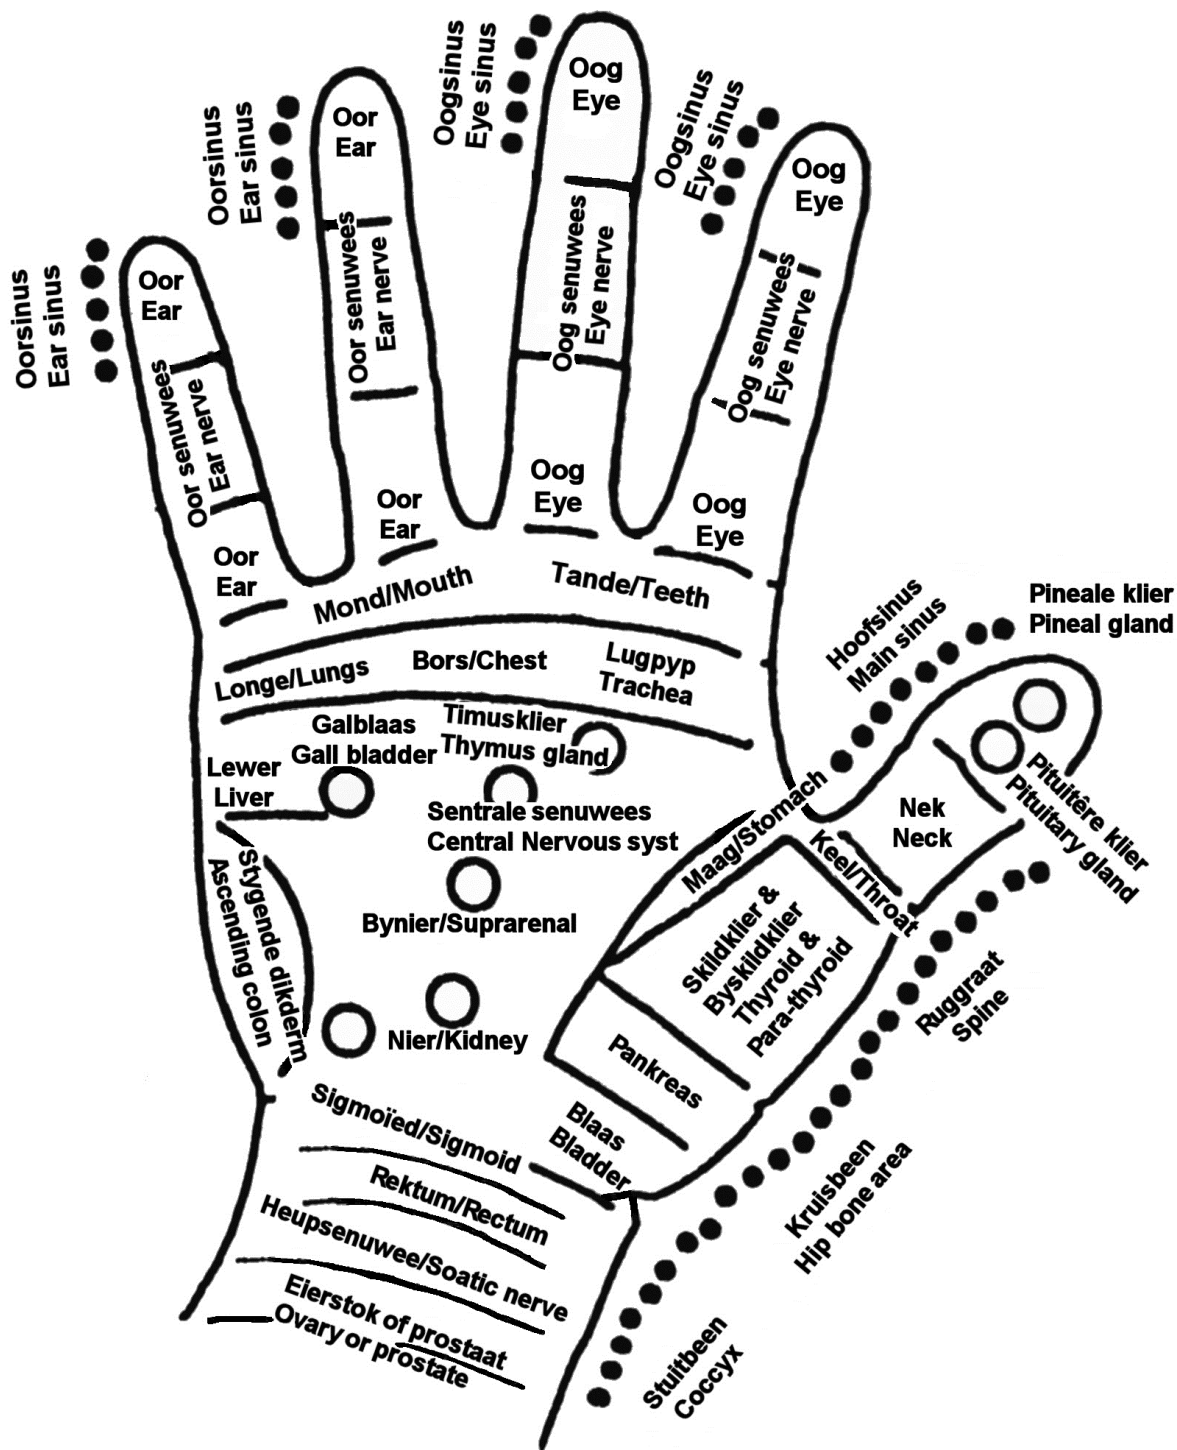

Oriental Healing - Hands.

Drukpunte: LINKERHAND
Pressure points: LEFT HAND

Drukpunte: REGTERHAND
Pressure points: RIGHT HAND