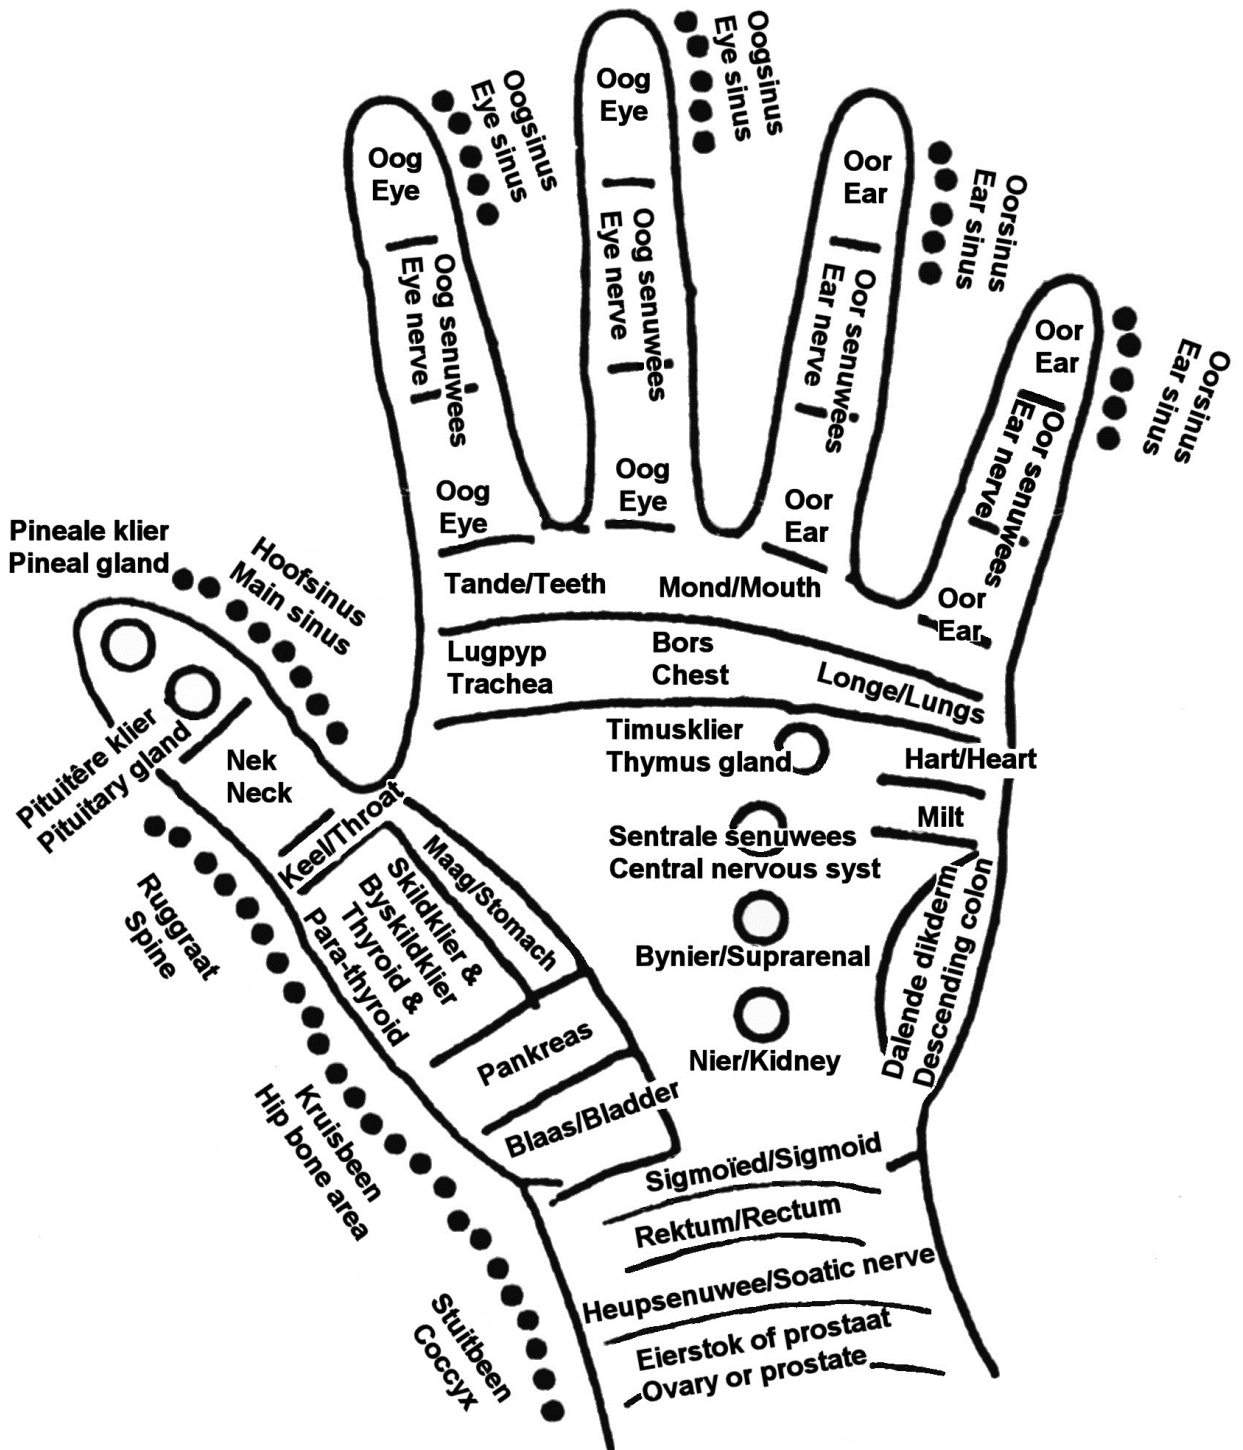

Oriental Healing - Hands.

Drukpunte: LINKERHAND
Pressure points: LEFT HAND

Drukpunte: REGTERHAND
Pressure points: RIGHT HAND